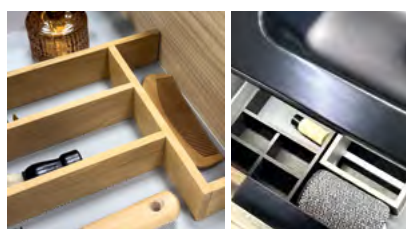

ORGANIZER SYSTEMS

You can choose from different systems of organizers, that can be used in basin unit or side cabinet model, this sign will appear to remind you of possible efficient storing solutions.

5 5 YEARS WARRANTY

KAMÉ grants a 5 year warranty against manufacturing defects, providing the installation, cleaning and maintenance instructions are followed. Refer to "Product installation and maintenance instructions" at www.kame.it for more detailed information.