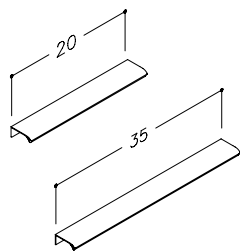

BIG SERIES

HANDLES

MODEL	WIDTH	COLOUR	ART.NO.	PRICE, EUR
20 cm		MATT BLACK	H12/200BL	18,-
		BRUSHED BRASS	H12/200BR	18,-
		CHROME	H12/200CH	18,-
		INOX LOOK	H12/200IN	18,-
		MATT WHITE	H12/200WH	18,-
35 cm		MATT BLACK	H12/350BL	28,-
		BRUSHED BRASS	H12/350BR	28,-
		CHROME	H12/350CH	28,-
		INOX LOOK	H12/350IN	28,-
		MATT WHITE	H12/350WH	28,-

SIDE FRAMES*