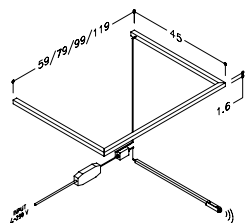

LIGHTING UNDER BASIN WITH SENSOR SYSTEM

MODEL	WIDTH	WATTS	COLOUR	ART.NO.	PRICE, EUR
SOLE • AMBER • LOFT • BIG • LIRIS • GAMA • CITY					
	60 cm	9 W	ALUMINIUM	UWL/60	133,-
	80 cm	10 W	ALUMINIUM	UWL/80	143,-
	100 cm	11 W	ALUMINIUM	UWL/100	148,-
	120 cm	12 W	ALUMINIUM	UWL/120	156,-
HOME					
	60 cm	9 W	ALUMINIUM	UWL/60-HM	133,-
	80 cm	10 W	ALUMINIUM	UWL/80-HM	143,-
	100 cm	11 W	ALUMINIUM	UWL/100-HM	148,-
	120 cm	12 W	ALUMINIUM	UWL/120-HM	156,-