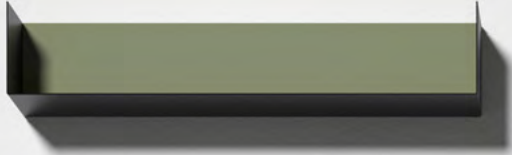

BATHROOM ACCESSORIES

METAL ACCESSORIES WITH COLOURED BACK PANELS

SHELVES