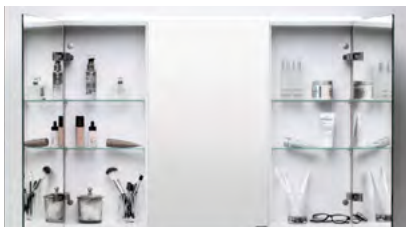

DOUBLE SIDED MIRROR CABINET DOORS

Mirror cabinets are with double side mirror doors, opening at 115-degree angle. Slim design and practical function guaranteed.