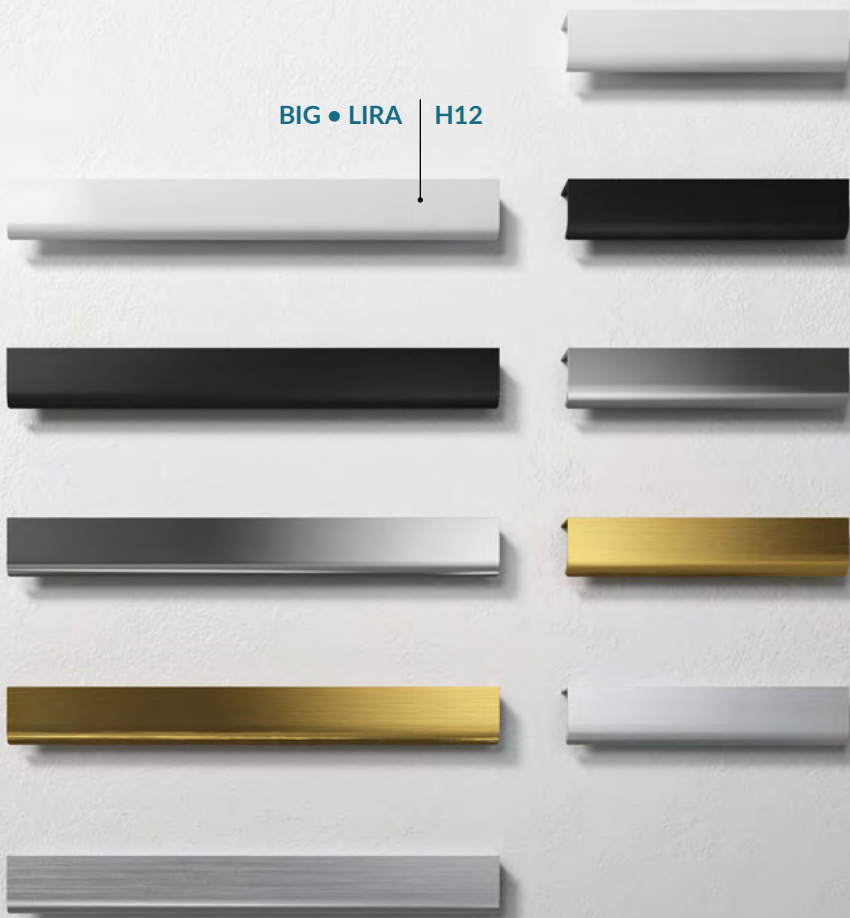

# HANDLES

CHOOSE COMFORTABLE,  
EASY TO CLEAN,  
MOISTURE RESISTANT  
HANDLES AND ADD  
EXTRA CHARM TO YOUR  
CHOSEN BASIN UNIT,  
TALL UNIT OR SIDE  
CABINET.

SOFT | H7

BIG • LIRA | H12

NEW!

DUET • GAMA | H21