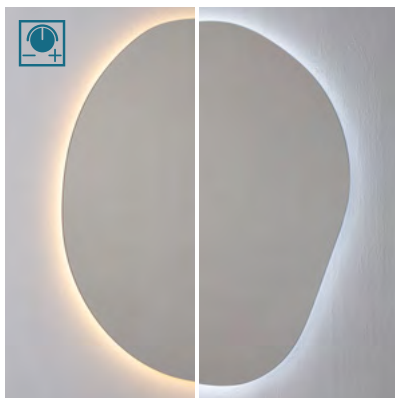

TAKE A CLOSER LOOK

At the smallest details of mirrors: the elegant touch sensors, slim edges of the frames, contemporary style and new forms. Big selection of mirrors with ambient LED lighting in different colours and temperature changing and dimming.

For all technical information of mirrors refer to p. 103-105