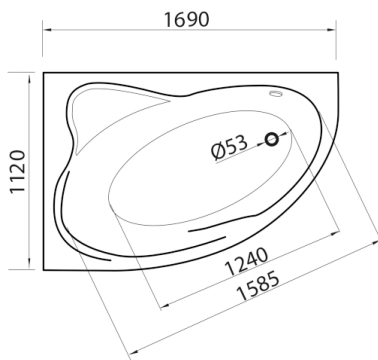

Vispool

ORTE LEFT

1690 x 1120 x 645 mm

• 100 kg • 290L max

White bathtub, gloss finish 885 €

Bathtub with RAL-painted exterior, gloss finish 1125 €

White bathtub, matt finish 970 €