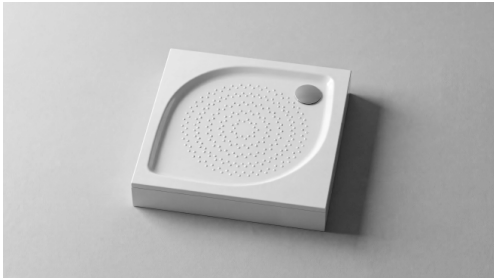

KK-80

800 x 800 x 150 mm

• 30 +(1) kg • 30mm

Shower tray with front panel, white 250 €

KK-90

900 x 900 x 150 mm

• 40+(1) kg • 30mm