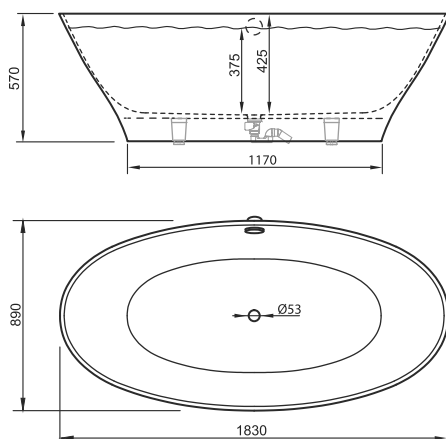

GALATEA

1830 x 890 x 570 mm

• 105 kg • 320L max

White bathtub, gloss finish, without overflow 1825 €

Bathtub with RAL-painted exterior, gloss finish, without overflow 2192 €

White bathtub, matt finish, without overflow 2007 €

Overflow available on request