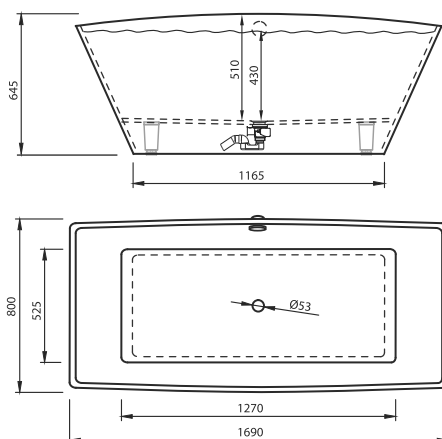

ONDINA

1690 x 800 x 645 mm

• 140 kg • 300L max

White bathtub, gloss finish, without overflow 1825 €

Bathtub with RAL-painted exterior, gloss finish, without overflow 2190 €

White bathtub, matt finish, without overflow 2010 €

Overflow available on request