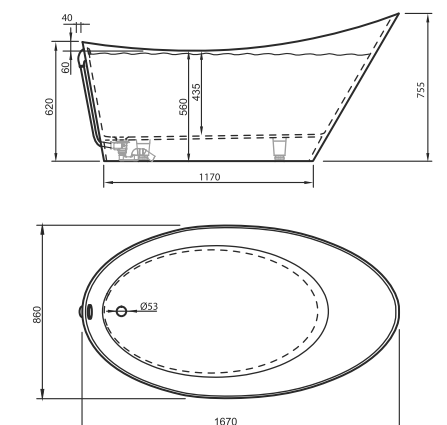

PROTEUS

1670 x 860 x 755 mm

• 110 kg • 335L max

White bathtub, gloss finish, without overflow 1825 €

Bathtub with RAL-painted exterior, gloss finish, without overflow 2190 €

White bathtub, matt finish, without overflow 2010 €

Overflow available on request