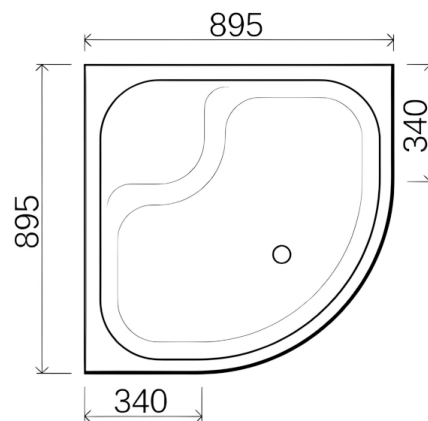

RD 90

900 x 900 x 510 mm

• 44+(2,8) kg • 140L max

White bathtub with front panel, gloss finish 560 €

White bathtub with RAL-painted front panel, gloss finish 715 €

CUSTOM SOLUTIONS

BATHTUB SHORTENING (PRICE PER CUT) 100 €