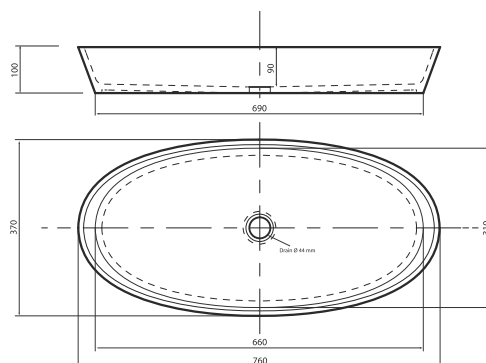

Washbasin without overflow, white, gloss finish

260 €