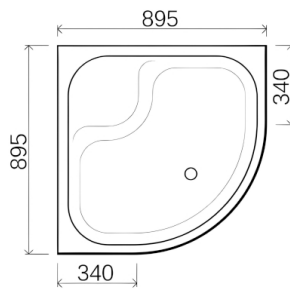

• 40+(1) kg •  35mm

Shower tray with front panel, white 265 €

KD-90

890 x 890 x 240 mm

• 45 +(1,8) kg •  120mm

Shower tray with front panel, white 300 €

RS-90

900 x 900 x 165 mm

• 36+(1) kg • \searrow 35 mm

Shower tray with front panel, white 275 €

RD-90

900 x 900 x 510 mm

• 44+(2,8) kg • \searrow 360mm

Shower tray with front panel, white 560 €

Shower tray with RAL-painted front panel 715 €

F-90

885 x 885 x 260 mm

• 40+(1,5) kg • \searrow 120mm

Shower tray with front panel, white 275 €

QQ-120

1200 x 900 x 150 mm

• 46 + (2)kg • \searrow 20mm

Shower tray with front panel, white 520 €

QZ-120

1200 x 900 x 30 mm

• 46 kg • \searrow 20mm

Shower tray, white 330 €

QQ-145 R

1450 x 800 x 150 mm

• 55 + (3) kg • \↙/ 20mm

Shower tray with front panel, white 550 €