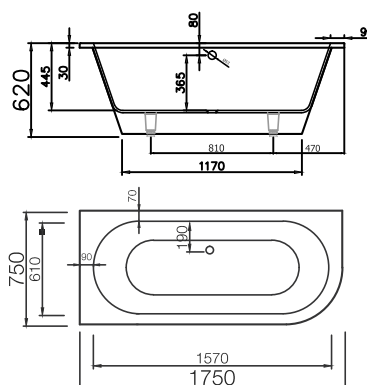

EVENTO 3 L

1750 x 750 x 620 mm

• 122 kg • 220L max

White bathtub, gloss finish 1285 €

Bathtub with RAL-painted exterior, gloss finish 1665 €

White bathtub, matt finish 1415 €