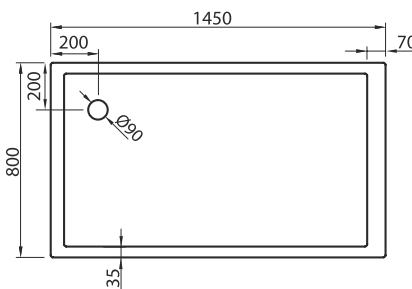

F-90

885 x 885 x 260 mm

• 40+(1,5) kg • \searrow 120mm

Shower tray with front panel, white 275 €

QQ-120

1200 x 900 x 150 mm

• 46 + (2)kg • \searrow 20mm

Shower tray with front panel, white 520 €

QZ-120

1200 x 900 x 30 mm

• 46 kg • \searrow 20mm

Shower tray, white 330 €

QQ-145 R

1450 x 800 x 150 mm

• 55 + (3) kg • \↙/ 20mm

Shower tray with front panel, white 550 €

QQ-145 L

1450 x 800 x 150 mm

• 55 + (3) kg • \↙/ 20mm

Shower tray with front panel, white 550 €

QZ-145 R

1450 x 800 x 30 mm

• 55 kg • \↙/ 20mm

Shower tray, white 390 €

QZ-145 L

1450 x 800 x 30 mm

• 55 kg • \↙/ 20mm

Shower tray, white 390 €

OZ-150

1500 x 900 x 30 mm

• 70 kg • \↙/ 20mm

Shower tray with front panel, white 520 €