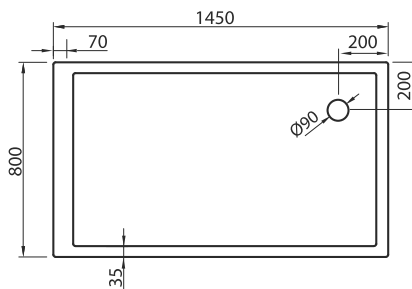

F-90

885 x 885 x 260 mm

• 40+(1,5) kg • \searrow 120mm

Shower tray with front panel, white 275 €

QQ-120

1200 x 900 x 150 mm

• 46 + (2)kg • \searrow 20mm

Shower tray with front panel, white 520 €

QZ-120

1200 x 900 x 30 mm

• 46 kg • \searrow 20mm

Shower tray, white 330 €

QQ-145 R

1450 x 800 x 150 mm

• 55 + (3) kg • \↙/ 20mm

Shower tray with front panel, white 550 €

QQ-145 L

1450 x 800 x 150 mm

• 55 + (3) kg • \↙/ 20mm

Shower tray with front panel, white 550 €

QZ-145 R

1450 x 800 x 30 mm

• 55 kg • \↙/ 20mm

Shower tray, white 390 €

QZ-145 L

1450 x 800 x 30 mm

• 55 kg • \↙/ 20mm

Shower tray, white 390 €

OZ-150

1500 x 900 x 30 mm

• 70 kg • \↙/ 20mm

Shower tray with front panel, white 520 €