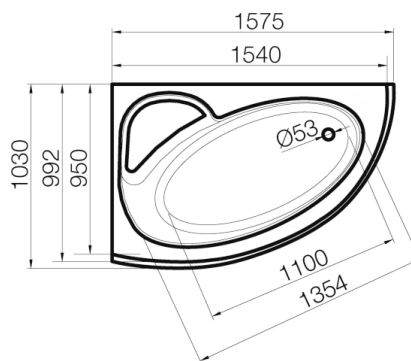

PICCOLA LEFT

1575 x 1030 x 565 mm

• 96/83 +(5) kg • 200L max

White bathtub, gloss finish 995 €

Front panel, white, gloss finish 151 €

Front panel, painted in RAL colour 302 €