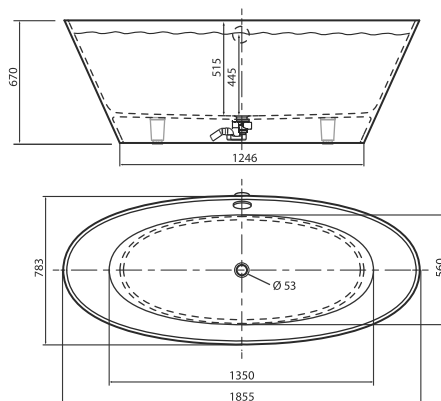

BEIRA 2

1855 x 783 x 670 mm

• 158 kg • 340L max

White bathtub, gloss finish, without overflow 1935 €

Bathtub with RAL-painted exterior, gloss finish, without overflow 2310 €

White bathtub, matt finish, without overflow 2125 €

Overflow available on request