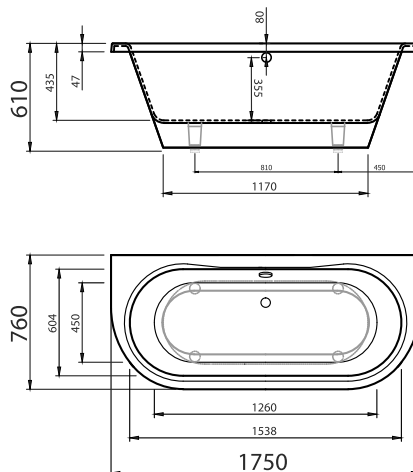

ONDA

1750 x 760 x 610 mm

• 136 kg • 180L max

White bathtub, gloss finish 1177 €

Bathtub with RAL-painted exterior, gloss finish 1415 €

White bathtub, matt finish 1295 €