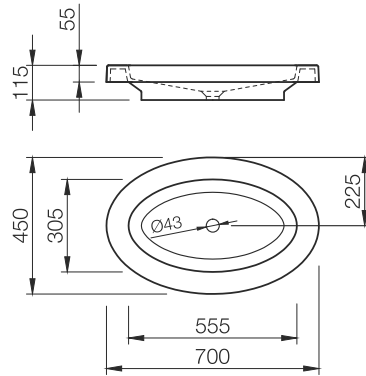

• 16 kg •

Washbasin without overflow, white, gloss finish

260 €

Vispool

OVAL

700 x 450 x 115 mm

• 15 kg •

Washbasin without overflow, white, gloss finish