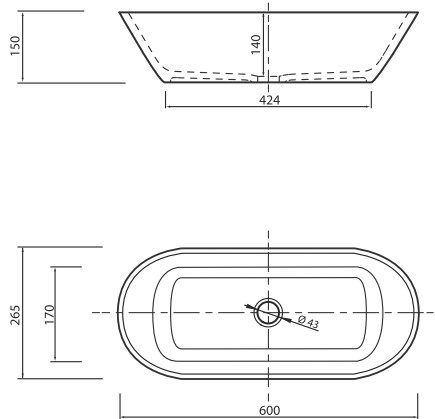

P-2

600 x 265 x 150 mm

• 25 kg •

Washbasin without overflow, white, gloss finish

260 €