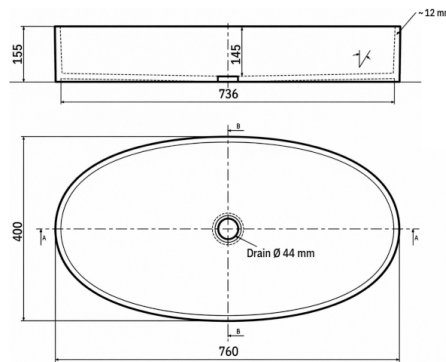

U-1

760 x 400 x 155 mm

• 25 kg •

Washbasin without overflow, white, gloss finish

240 €