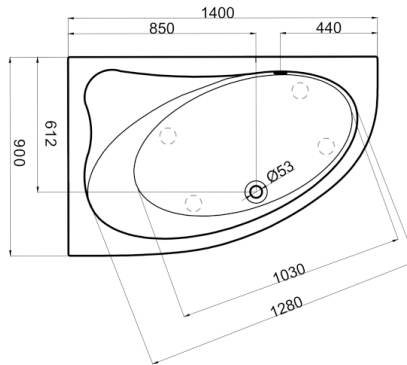

• 85 kg • 180L max

White bathtub, gloss finish 820 €

Bathtub with RAL-painted exterior, gloss finish 1060 €

White bathtub, matt finish 910 €

Vispool

MIA LEFT

1400 x 900 x 605 mm

• 81 kg • 180L max