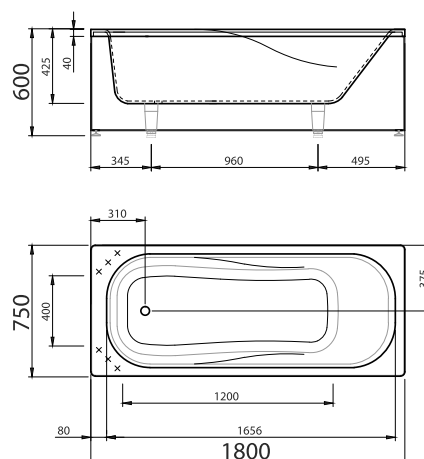

CLASSICA 180

1800 x 750 x 600 mm

• 72 +(4.5/11) kg •

220L max

White bathtub, gloss finish 960 €

Front panel, white, gloss finish 130 €

L/U-shaped panel, white, gloss finish 260 €

Front panel, painted in RAL colour 260 €

L/U-shaped panel, painted in RAL colour 455 €