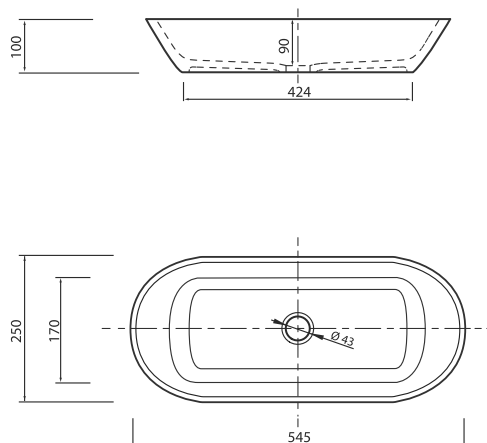

P-3

545 x 250 x 100 mm

• 23 kg •

Washbasin without overflow, white, gloss finish

260 €