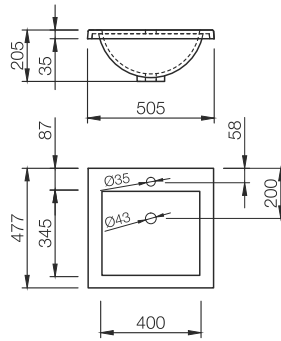

Q-500

505 x 477 x 205 mm

• 16 kg •

Washbasin without overflow, white, gloss finish

240 €

Overflow available on request

Q-700

695 x 495 x 175 mm

• 17 kg •