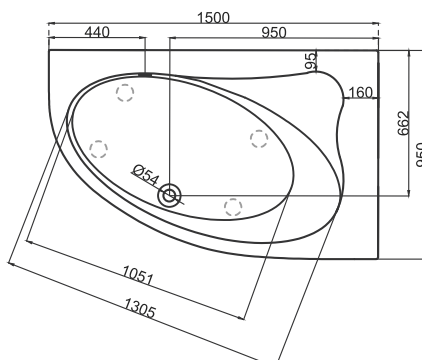

TREVI L RIGHT

1500 x 950 x 605 mm

• 90 kg • 180L max

White bathtub, gloss finish 865 €

Bathtub with RAL-painted exterior, gloss finish 1100 €

White bathtub, matt finish 950 €