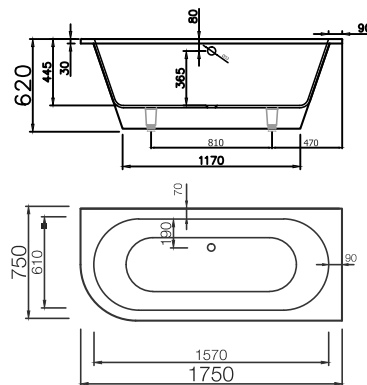

EVENTO 3 R

1750 x 750 x 620 mm

• 122 kg • 220L max

White bathtub, gloss finish 1285 €

Bathtub with RAL-painted exterior, gloss finish 1665 €

White bathtub, matt finish 1415 €