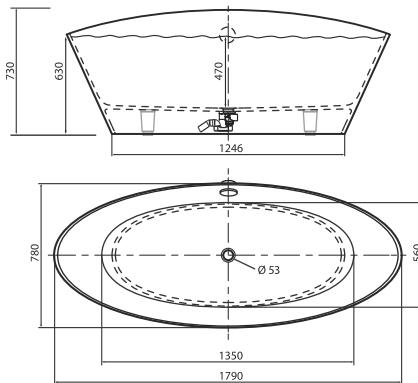

DIONE

1790 x 780 x 730 mm

• 160 kg • 280L max

White bathtub, gloss finish, without overflow 2150 €

Bathtub with RAL-painted exterior, gloss finish, without overflow 2580 €

White bathtub, matt finish, without overflow 2365 €

Overflow available on request