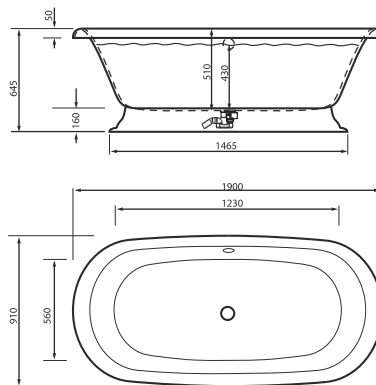

RECANTO

1900 x 910 x 645 mm

• 125 kg • 300L max

White bathtub, gloss finish, without overflow 2150 €

Bathtub with RAL-painted exterior, gloss finish, without overflow 2580 €

White bathtub, matt finish, without overflow 2365 €

Overflow available on request