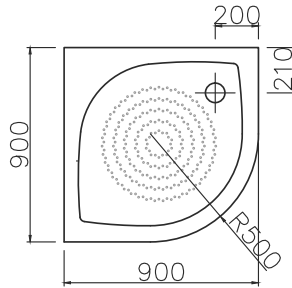

Shower tray with front panel, white 250 €

R-90

897 x 897 x 255 mm

• 30 +(1) kg • \searrow 120mm

Shower tray with front panel, white 275 €

R-100

1000 x 1000 x 255 mm

• 49 +(1,5) kg • \searrow 140mm

Shower tray with front panel, white 345 €

RR-90 (500)

900 x 900 x 150 mm

• 36 +(1) kg • \searrow 20mm

Shower tray with front panel, white 260 €

RR-90 (550)

900 x 900 x 150 mm

• 36 +(1) kg • \searrow 20mm

Shower tray with front panel, white 260 €

RZ-90 (500)

900 x 900 x 30 mm

• 36 kg • ↘/↙ 20mm

Shower tray, white

235 €

RZ-90 (550)

900 x 900 x 30 mm