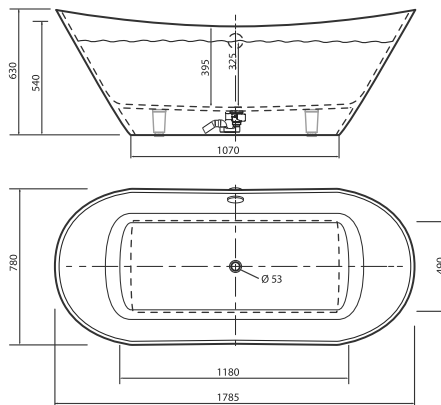

BELISANA 2

1785 x 780 x 630 mm

• 135 kg • 295L max

White bathtub, gloss finish, without overflow 1825 €

Bathtub with RAL-painted exterior, gloss finish, without overflow 2190 €

White bathtub, matt finish, without overflow 2010 €