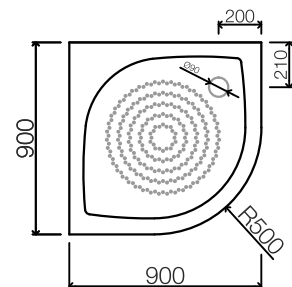

Shower tray with front panel, white 250 €

R-90

897 x 897 x 255 mm

• 30 +(1) kg • \searrow 120mm

Shower tray with front panel, white 275 €

R-100

1000 x 1000 x 255 mm

• 49 +(1,5) kg • \searrow 140mm

Shower tray with front panel, white 345 €

RR-90 (500)

900 x 900 x 150 mm

• 36 +(1) kg • \searrow 20mm

Shower tray with front panel, white 260 €

RR-90 (550)

900 x 900 x 150 mm

• 36 +(1) kg • \searrow 20mm