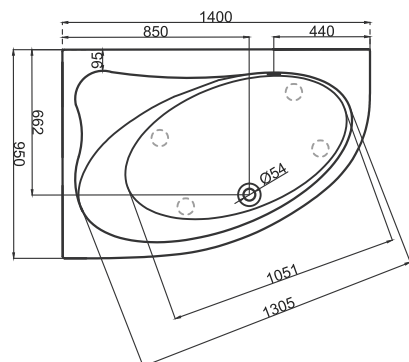

TREVI S LEFT

1400 x 950 x 605 mm

• 85 kg • 180L max

White bathtub, gloss finish 820 €

Bathtub with RAL-painted exterior, gloss finish 1060 €

White bathtub, matt finish 910 €