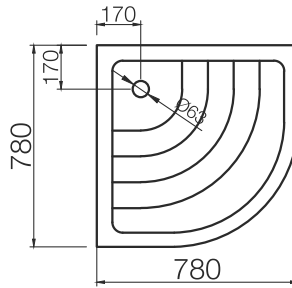

Shower tray with front panel, white 250 €

R-90

897 x 897 x 255 mm

• 30 +(1) kg • \searrow 120mm

Shower tray with front panel, white 275 €

R-100

1000 x 1000 x 255 mm

• 49 +(1,5) kg • \searrow 140mm