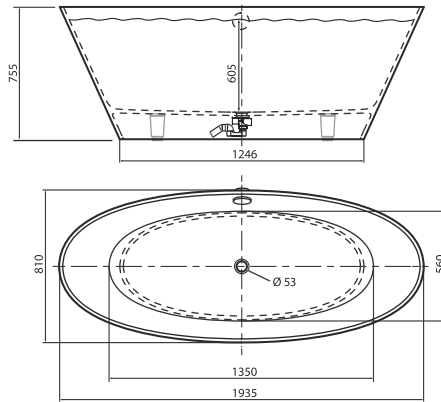

BEIRA 1

1935 x 810 x 755 mm

• 170 kg • 400L max

White bathtub, gloss finish, without overflow 1935 €

Bathtub with RAL-painted exterior, gloss finish, without overflow 2310 €

White bathtub, matt finish, without overflow 2125 €

Overflow available on request