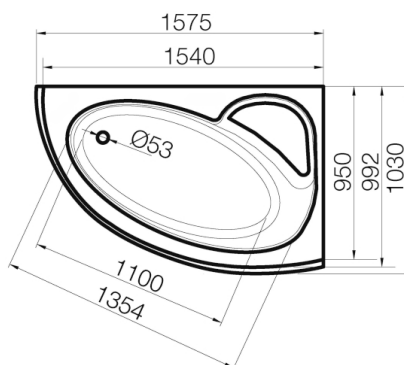

PICCOLA RIGHT

1575 x 1030 x 565 mm

• 96/83 +(5) kg • 200L max

White bathtub, gloss finish 995 €

Front panel, white, gloss finish 151 €

Front panel, painted in RAL colour 302 €