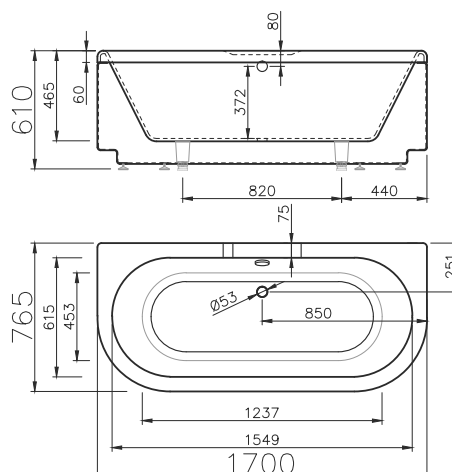

LONDRA

1700 x 765 x 610 mm

• 81 +(8) kg • 180L max

White bathtub, gloss finish 995 €

Front panel, white, gloss finish 260 €

Front panel, painted in RAL colour 455 €