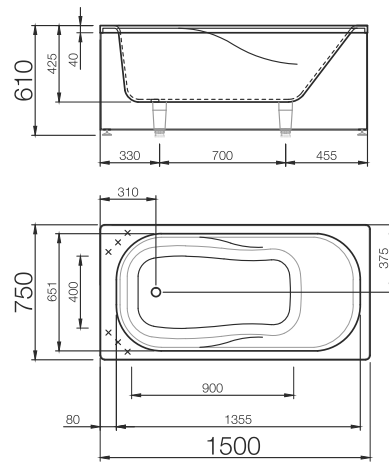

CLASSICA 150

1500 x 750 x 610 mm

• 58 +(3.5/9) kg •

160L max

White bathtub, gloss finish 745 €

Front panel, white, gloss finish 110 €

L/U-shaped panel, white, gloss finish 240 €

Front panel, painted in RAL colour 215 €