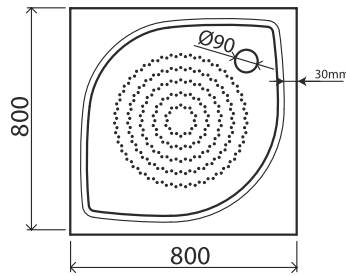

KK-80

800 x 800 x 150 mm

• 30 +(1) kg • 30mm

Shower tray with front panel, white 250 €

KK-90

900 x 900 x 150 mm

• 40+(1) kg • 30mm