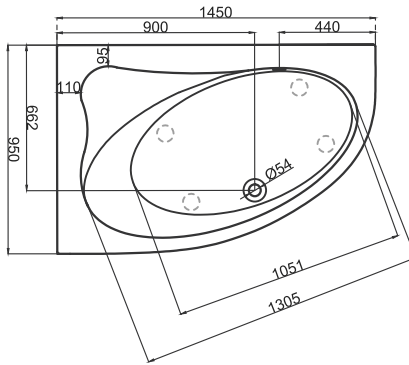

Bathtub with RAL-painted exterior, gloss finish 1100 €

White bathtub, matt finish 950 €

Vispool

TREVI M LEFT

1450 x 950 x 605 mm

• 87 kg • 180L max

White bathtub, gloss finish 840 €

Bathtub with RAL-painted exterior, gloss finish 1080 €