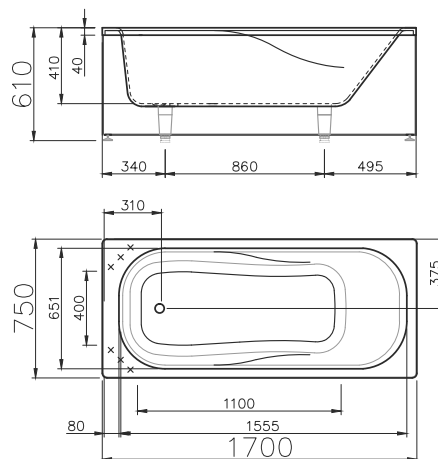

CLASSICA 170

1700 x 750 x 610 mm

• 64 +(4/10) kg •

180L max

White bathtub, gloss finish 885 €

Front panel, white, gloss finish 130 €

L/U-shaped panel, white, gloss finish 260 €

Front panel, painted in RAL colour 260 €

L/U-shaped panel, painted in RAL colour 455 €