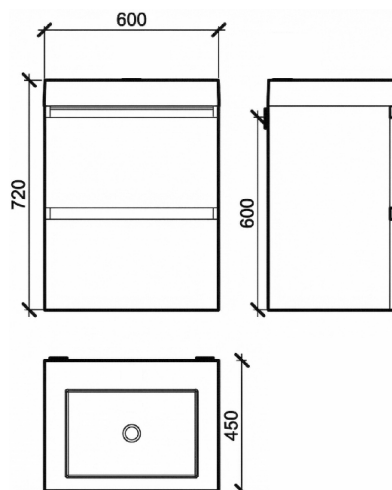

FARIO 600

• 600 x 450 x 720 mm

Washbasin cabinet
colours: White / Graphite / Cashmere 240 €

Washbasin cabinet
finish: Casella Oak 345 €

Washbasin cabinet set
with F-600 washbasin
colours: White / Graphite / Cashmere 400 €

Washbasin cabinet set
with F-600 washbasin
finish: Casella Oak 495 €