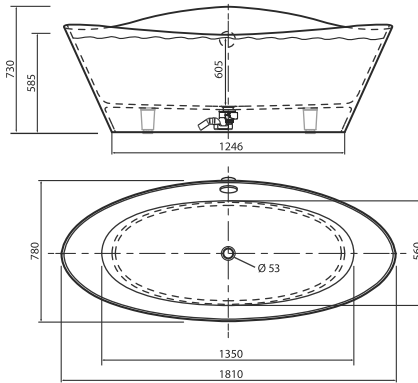

IRIS

1810 x 780 x 730 mm

• 155 kg • 300L max

White bathtub, gloss finish, without overflow 2150 €

Bathtub with RAL-painted exterior, gloss finish, without overflow 2580 €

White bathtub, matt finish, without overflow 2365 €

Overflow available on request