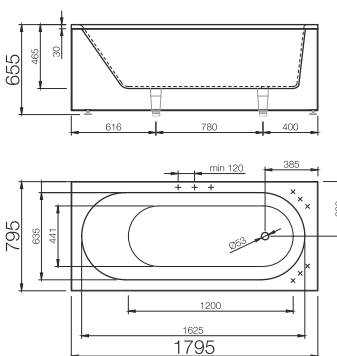

LIBERO 180

1795 x 795 x 655 mm

• 90 +(6.5/14) kg • 260L max

- White bathtub, gloss finish 940 €
- Front panel, white, gloss finish 130 €
- L/U-shaped panel, white, gloss finish 260 €
- Front panel, painted in RAL colour 260 €
- L/U-shaped panel, painted in RAL colour 455 €