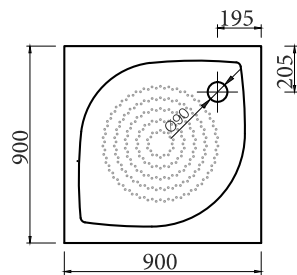

Shower tray with front panel, white 260 €

KK-100

1000 x 1000 x 150 mm

• 44+(1,3) kg • 30mm