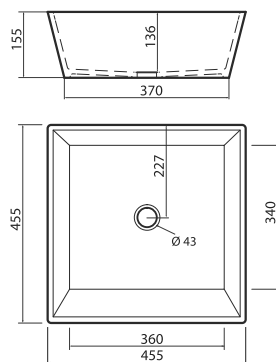

Washbasin without overflow,
white, gloss finish

160 €