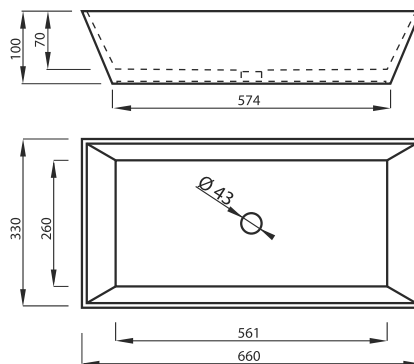

Washbasin without overflow,
white, gloss finish

240 €

QUADRO 45

445 x 445 x 155 mm

• 11 kg •