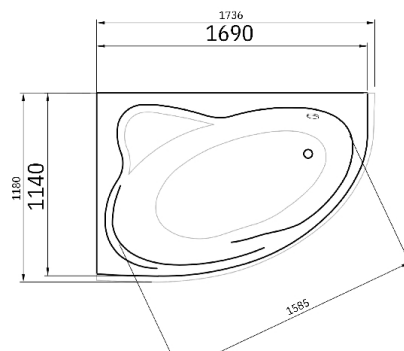

White bathtub, gloss finish 1037 €

Front panel, white, gloss finish 151 €

Front panel, painted in RAL colour 302 €

MAREA LEFT

1736 x 1180 x 665 mm

• 100 +(7) kg • 290L max

White bathtub, gloss finish 1177 €