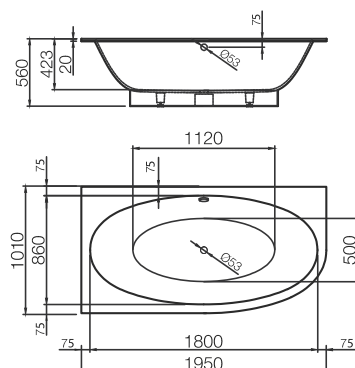

GEMMA 3 L

1950 x 1010 x 560 mm

• 117 kg • 320L max

White bathtub, gloss finish 1825 €

Bathtub with RAL-painted exterior, gloss finish 2270 €

White bathtub, matt finish 2010 €