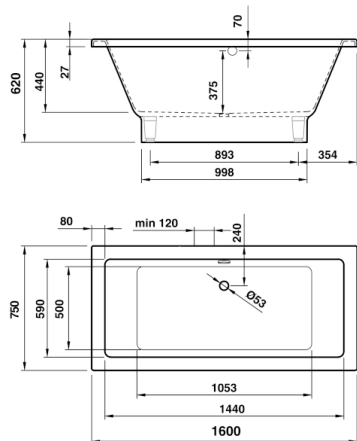

NORDICA 160

1600 x 750 x 620 mm

• 86 kg • 220L max

White bathtub, gloss finish 907 €

Bathtub with RAL-painted exterior, gloss finish 1200 €

White bathtub, matt finish 1000 €