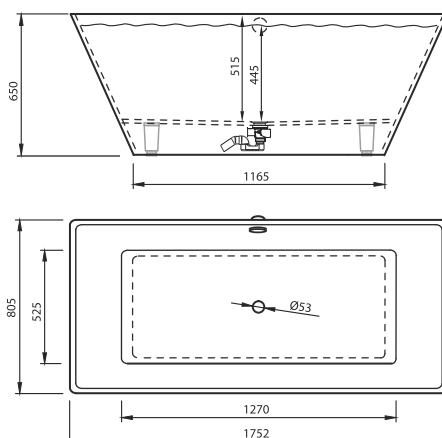

ERUNNA

1752 x 805 x 650 mm

• 156 kg • 360L max

White bathtub, gloss finish, without overflow 1610 €

Bathtub with RAL-painted exterior, gloss finish, without overflow 1935 €

White bathtub, matt finish, without overflow 1770 €

Overflow available on request