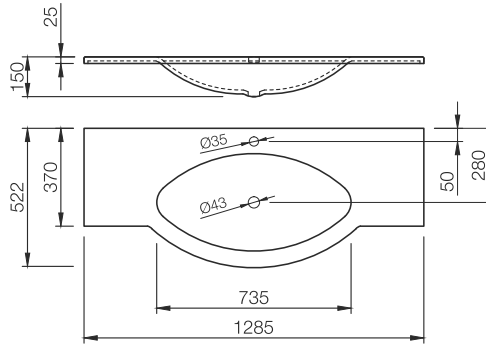

Vispool

L-1300

1285 x 522 x 150 mm

• 27 kg •

Washbasin without overflow, white, gloss finish

430 €

Overflow available on request

DEA 1

820 x 400 x 180 mm

• 22 kg •