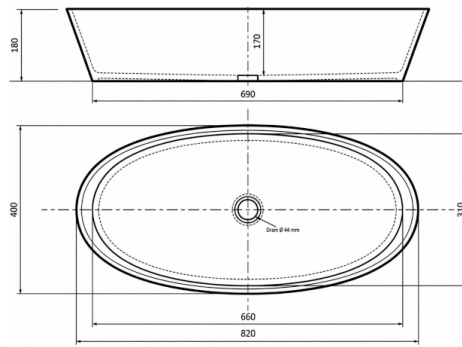

• 27 kg •

Washbasin without overflow, white, gloss finish

430 €

Overflow available on request

DEA 1

820 x 400 x 180 mm

• 22 kg •

Washbasin without overflow, white, gloss finish