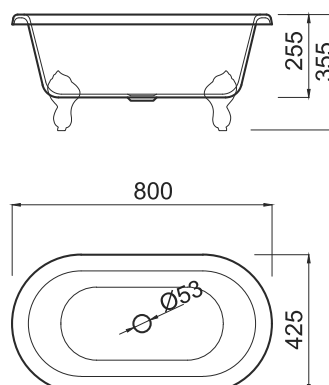

LILU

800 x 425 x 355 mm

• 16 kg • 30L max

White bathtub, gloss finish, without overflow 420 €

Bathtub with RAL-painted exterior, gloss finish, without overflow 530 €

White bathtub, matt finish, without overflow 465 €

Overflow available on request