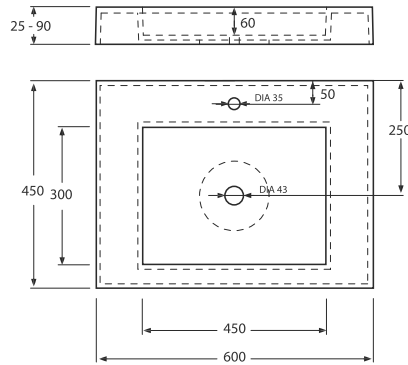

Vispool

F-600

600 x 450 x 90 mm

• 15 kg •

Washbasin without overflow, white, gloss finish

205 €

Washbasin, white, gloss finish, with 25 mm low-profile edge

260 €

Overflow available on request

F-800

800 x 450 x 90 mm

• 17 kg •