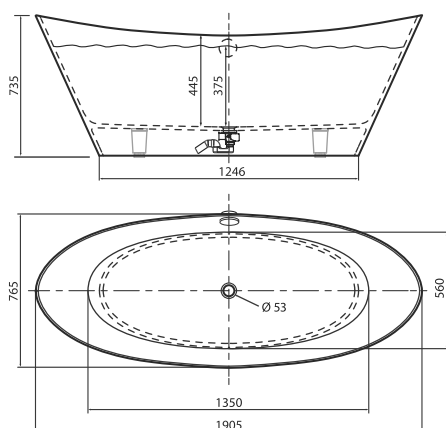

TALIA

1905 x 765 x 735 mm

• 155 kg • 300L max

White bathtub, gloss finish, without overflow 2149 €

Bathtub with RAL-painted exterior, gloss finish, without overflow 2581 €

White bathtub, matt finish, without overflow 2363 €

Overflow available on request