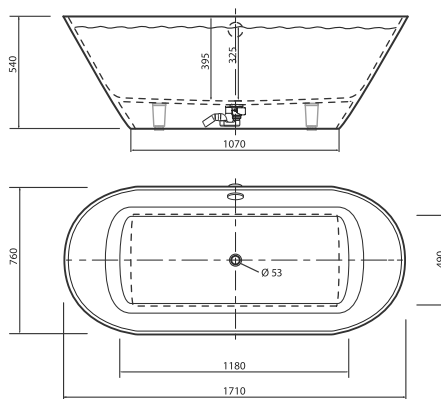

ORNEA 3

1710 x 760 x 540 mm

• 115 kg • 295L max

White bathtub, gloss finish, without overflow 1610 €

Bathtub with RAL-painted exterior, gloss finish, without overflow 1935 €

White bathtub, matt finish, without overflow 1770 €

Overflow available on request