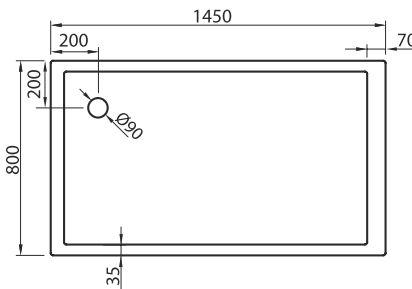

F-90

885 x 885 x 260 mm

• 40+(1,5) kg • \searrow 120mm

Shower tray with front panel, white 275 €

QQ-120

1200 x 900 x 150 mm

• 46 + (2)kg • \searrow 20mm

Shower tray with front panel, white 520 €

QZ-120

1200 x 900 x 30 mm

• 46 kg • \searrow 20mm

Shower tray, white 330 €

QQ-145 R

1450 x 800 x 150 mm

• 55 + (3) kg • \↙/ 20mm

Shower tray with front panel, white 550 €

QQ-145 L

1450 x 800 x 150 mm

• 55 + (3) kg • \↙/ 20mm

Shower tray with front panel, white 550 €

QZ-145 R

1450 x 800 x 30 mm

• 55 kg • \↙/ 20mm

Shower tray, white 390 €

QZ-145 L

1450 x 800 x 30 mm

• 55 kg • \↙/ 20mm

Shower tray, white 390 €

OZ-150

1500 x 900 x 30 mm

• 70 kg • \↙/ 20mm

Shower tray with front panel, white 520 €