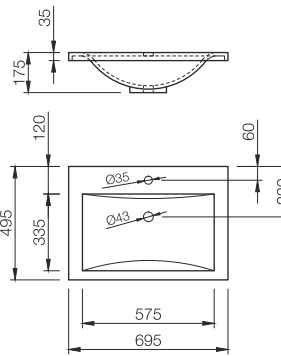

Washbasin without overflow, white, gloss finish

300 €

Overflow available on request

Q-900

895 x 540 x 210 mm

• 32 kg •