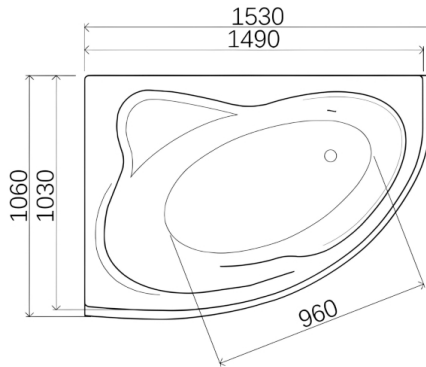

Vispool

LAGO LEFT

1530 x 1060 x 616 mm

• 105/100 +(5) kg • 220L max

White bathtub, gloss finish 1037 €

Front panel, white, gloss finish 151 €

Front panel, painted in RAL colour 302 €