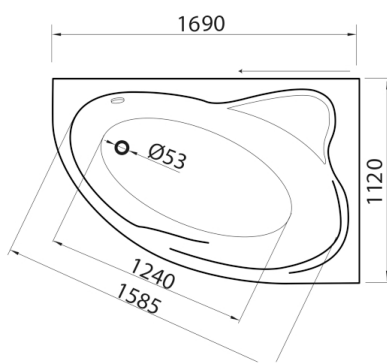

ORTE RIGHT

1690 x 1120 x 645 mm

• 100 kg • 290L max

White bathtub, gloss finish 885 €

Bathtub with RAL-painted exterior, gloss finish 1125 €

White bathtub, matt finish 970 €