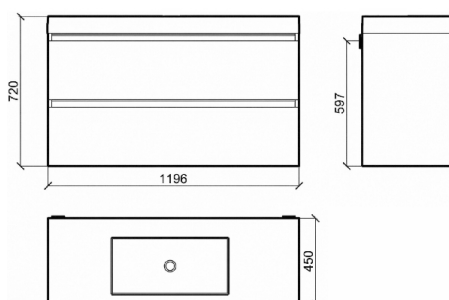

FARIO 1200

• 1200 x 450 x 720 mm

Washbasin cabinet colours: White / Graphite / Cashmere 305 €

Washbasin cabinet finish: Casella Oak 465 €

Washbasin cabinet set with F-1200 washbasin colours: White / Graphite / Cashmere 660 €

Washbasin cabinet set with F-1200 washbasin finish: Casella Oak 810 €