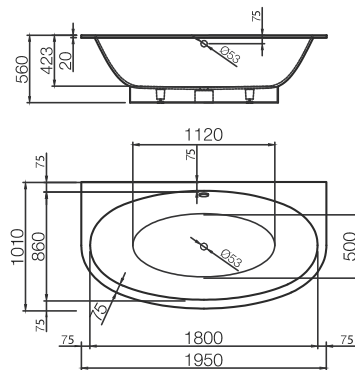

GEMMA 2

1950 x 1010 x 560 mm

• 110 kg • 320L max

White bathtub, gloss finish 1825 €

Bathtub with RAL-painted exterior, gloss finish 2270 €

White bathtub, matt finish 2010 €