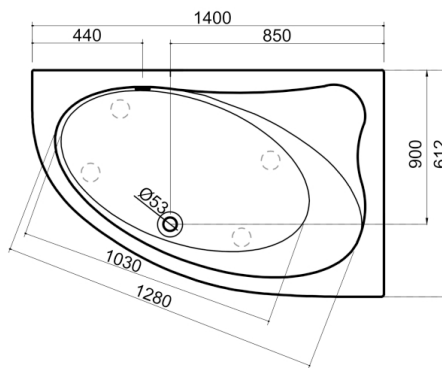

White bathtub, gloss finish 800 €

Bathtub with RAL-painted exterior, gloss finish 1040 €

White bathtub, matt finish 885 €

MIA RIGHT

1400 x 900 x 605 mm

• 81 kg • 180L max

White bathtub, gloss finish 800 €

Bathtub with RAL-painted exterior, gloss finish 1040 €