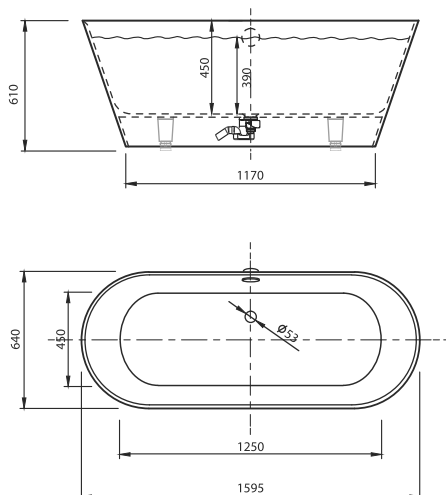

CONTENTS

BATHTUBS	2
CUSTOM SOLUTIONS	21
WASHBASINS	22
FURNITURE SETS	28
SHOWER TRAYS	30
SIPHONS AND ACCESSORIES	35
SIPHON GUIDE	36

SELENA

1595 x 640 x 610 mm

• 110 kg • 220L max

White bathtub, gloss finish, without overflow 1500 €