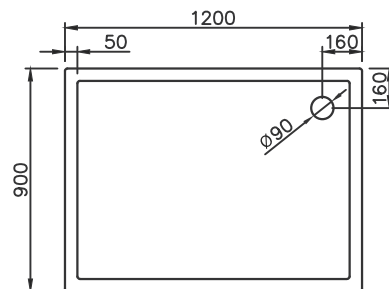

• 36+(1) kg • \searrow 35 mm

Shower tray with front panel, white 275 €

RD-90

900 x 900 x 510 mm

• 44+(2,8) kg • \searrow 360mm

Shower tray with front panel, white 560 €

Shower tray with RAL-painted front panel 715 €

F-90

885 x 885 x 260 mm

• 40+(1,5) kg • \searrow 120mm

Shower tray with front panel, white 275 €

QQ-120

1200 x 900 x 150 mm

• 46 + (2)kg • \searrow 20mm

Shower tray with front panel, white 520 €

QZ-120

1200 x 900 x 30 mm

• 46 kg • \searrow 20mm

Shower tray, white 330 €

QQ-145 R

1450 x 800 x 150 mm

• 55 + (3) kg • \↙/ 20mm

Shower tray with front panel, white 550 €

QQ-145 L

1450 x 800 x 150 mm

• 55 + (3) kg • \↙/ 20mm

Shower tray with front panel, white 550 €

QZ-145 R

1450 x 800 x 30 mm

• 55 kg • \↙/ 20mm

Shower tray, white 390 €