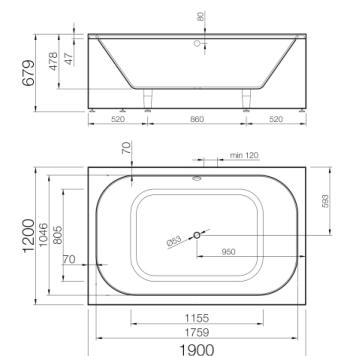

LIBERO DUO

1900 x 1200 x 680 mm

• 142 +(18) kg • 420L max

- White bathtub, gloss finish 1945 €
- Front panel, white, gloss finish 520 €
- L/U-shaped panel, white, gloss finish 520 €
- Front panel, painted in RAL colour 780 €
- L/U-shaped panel, painted in RAL colour 780 €