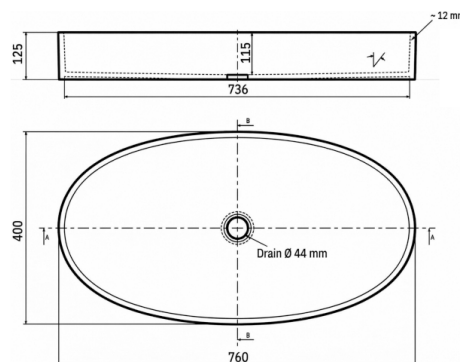

U-2

760 x 400 x 125 mm

• 22 kg •

Washbasin without overflow, white, gloss finish

240 €