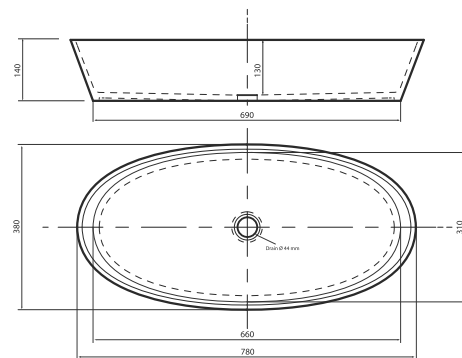

Washbasin without overflow, white, gloss finish

260 €

DEA 3

760 x 370 x 100 mm

• 16 kg •