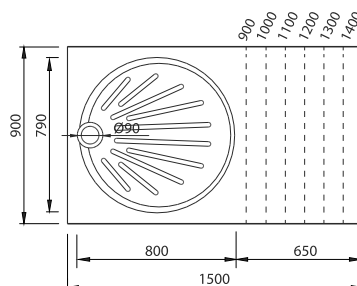

QQ-145 L

1450 x 800 x 150 mm

• 55 + (3) kg • \↙/ 20mm

Shower tray with front panel, white 550 €

QZ-145 R

1450 x 800 x 30 mm

• 55 kg • \↙/ 20mm

Shower tray, white 390 €

QZ-145 L

1450 x 800 x 30 mm

• 55 kg • \↙/ 20mm

Shower tray, white 390 €

OZ-150

1500 x 900 x 30 mm

• 70 kg • \↙/ 20mm

Shower tray with front panel, white 520 €