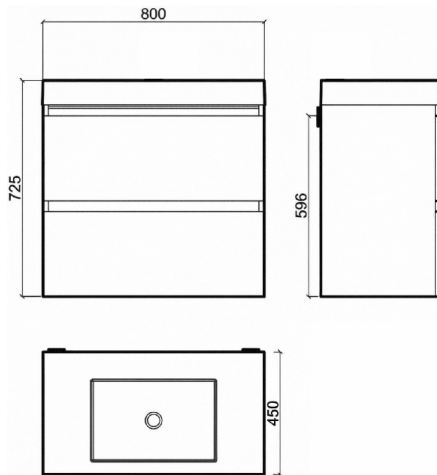

FARIO 800

• 800 x 450 x 725 mm

Washbasin cabinet colours: White / Graphite / Cashmere 260 €

Washbasin cabinet finish: Casella Oak 380 €

Washbasin cabinet set with F-800 washbasin colours: White / Graphite / Cashmere 445 €

Washbasin cabinet set with F-800 washbasin finish: Casella Oak 550 €