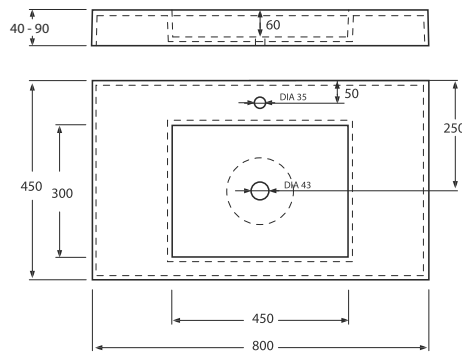

Washbasin without overflow, white, gloss finish

205 €

Washbasin, white, gloss finish, with 25 mm low-profile edge

260 €

Overflow available on request

F-800

800 x 450 x 90 mm

• 17 kg •