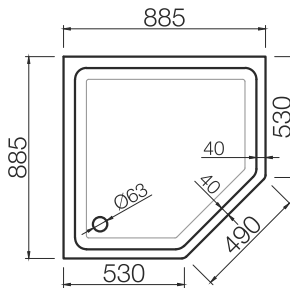

• 40+(1) kg •  30mm

Shower tray with front panel, white 260 €

KK-100

1000 x 1000 x 150 mm

• 44+(1,3) kg •  30mm

Shower tray with front panel, white 380 €

K-90

890 x 890 x 175 mm

• 40+(1) kg •  35mm

Shower tray with front panel, white 265 €

KD-90

890 x 890 x 240 mm

• 45 +(1,8) kg •  120mm

Shower tray with front panel, white 300 €

RS-90

900 x 900 x 165 mm

• 36+(1) kg • \searrow 35 mm

Shower tray with front panel, white 275 €

RD-90

900 x 900 x 510 mm

• 44+(2,8) kg • \searrow 360mm

Shower tray with front panel, white 560 €

Shower tray with RAL-painted front panel 715 €

F-90

885 x 885 x 260 mm

• 40+(1,5) kg • \searrow 120mm

Shower tray with front panel, white 275 €

QQ-120

1200 x 900 x 150 mm

• 46 + (2)kg • \searrow 20mm

Shower tray with front panel, white 520 €