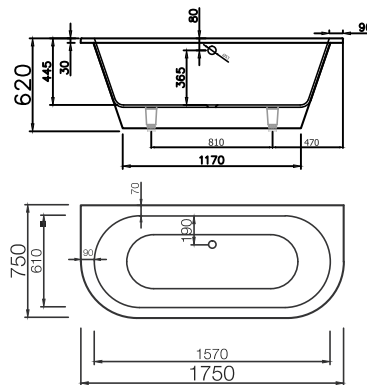

EVENTO 2

1750 x 750 x 620 mm

• 115 kg • 220L max

White bathtub, gloss finish 1285 €

Bathtub with RAL-painted exterior, gloss finish 1665 €

White bathtub, matt finish 1415 €