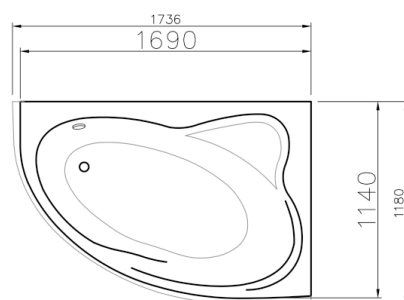

MAREA RIGHT

1736 x 1180 x 665 mm

• 100 +(7) kg • 290L max

White bathtub, gloss finish 1177 €

Front panel, white, gloss finish 151 €

Front panel, painted in RAL colour 302 €