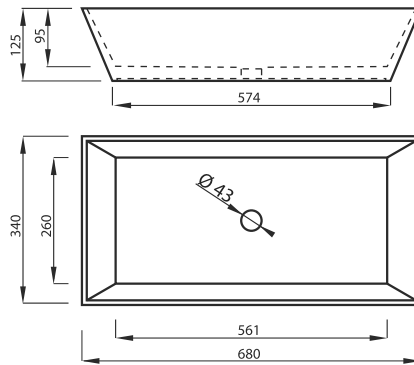

Washbasin without overflow,
white, gloss finish

240 €

Q-3

660 x 330 x 100 mm

• 16 kg •