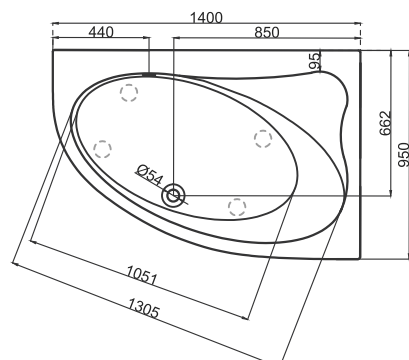

TREVI S RIGHT

1400 x 950 x 605 mm

• 85 kg • 180L max

White bathtub, gloss finish 820 €

Bathtub with RAL-painted exterior, gloss finish 1060 €

White bathtub, matt finish 910 €