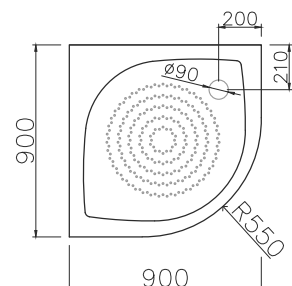

Shower tray with front panel, white 250 €

R-90

897 x 897 x 255 mm

• 30 +(1) kg • \searrow 120mm

Shower tray with front panel, white 275 €

R-100

1000 x 1000 x 255 mm

• 49 +(1,5) kg • \searrow 140mm

Shower tray with front panel, white 345 €

RR-90 (500)

900 x 900 x 150 mm

• 36 +(1) kg • \searrow 20mm

Shower tray with front panel, white 260 €

RR-90 (550)

900 x 900 x 150 mm

• 36 +(1) kg • \searrow 20mm

Shower tray with front panel, white 260 €

RZ-90 (500)

900 x 900 x 30 mm

• 36 kg • ↘/↙ 20mm

Shower tray, white

235 €

RZ-90 (550)

900 x 900 x 30 mm

• 36 kg • ↘/↙ 20mm

Shower tray, white

235 €

KZ-80

800 x 800 x 30 mm

• 30 kg • ↘/↙ 20mm

Shower tray, white

235 €