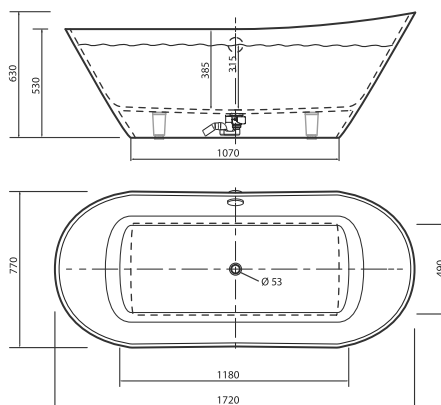

CALIPSO

1720 x 770 x 630 mm

• 130 kg • 290L max

White bathtub, gloss finish, without overflow 1825 €

Bathtub with RAL-painted exterior, gloss finish, without overflow 2190 €

White bathtub, matt finish, without overflow 2010 €

Overflow available on request