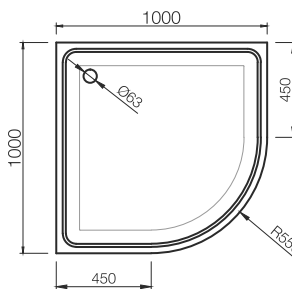

Shower tray with front panel, white 250 €

R-90

897 x 897 x 255 mm

• 30 +(1) kg • \searrow 120mm

Shower tray with front panel, white 275 €

R-100

1000 x 1000 x 255 mm

• 49 +(1,5) kg • \searrow 140mm

Shower tray with front panel, white 345 €

RR-90 (500)

900 x 900 x 150 mm

• 36 +(1) kg • \searrow 20mm

Shower tray with front panel, white 260 €

RR-90 (550)

900 x 900 x 150 mm

• 36 +(1) kg • \searrow 20mm

Shower tray with front panel, white 260 €

RZ-90 (500)

900 x 900 x 30 mm

• 36 kg • ↘/↙ 20mm

Shower tray, white

235 €

RZ-90 (550)

900 x 900 x 30 mm