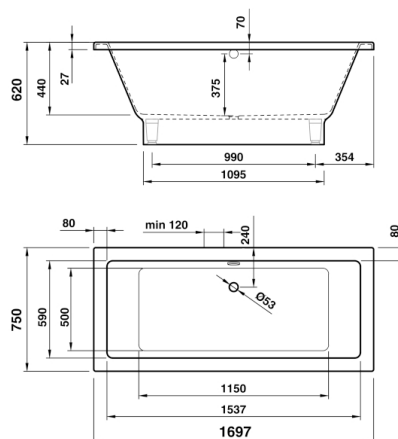

NORDICA 170

1697 x 750 x 620 mm

• 100 kg • 240L max

White bathtub, gloss finish 1005 €

Bathtub with RAL-painted exterior, gloss finish 1300 €

White bathtub, matt finish 1110 €