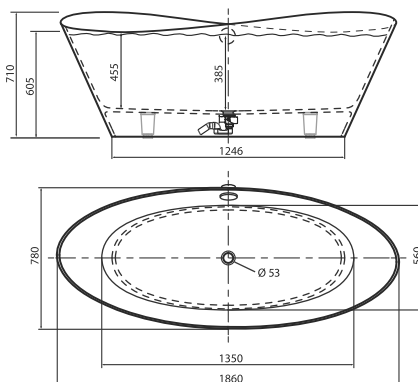

ISIDE

1860 x 780 x 710 mm

• 160 kg • 310L max

White bathtub, gloss finish, without overflow 2150 €

Bathtub with RAL-painted exterior, gloss finish, without overflow 2580 €

White bathtub, matt finish, without overflow 2365 €

Overflow available on request