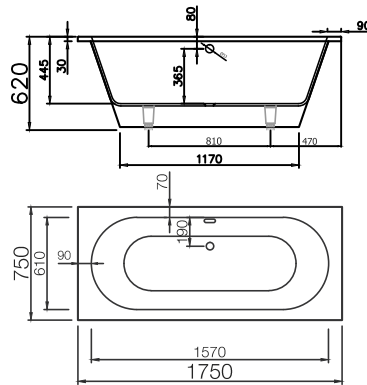

Vispool

EVENTO 1

1750 x 750 x 620 mm

• 130 kg • 220L max

White bathtub, gloss finish 1285 €

Bathtub with RAL-painted exterior, gloss finish 1665 €

White bathtub, matt finish 1415 €