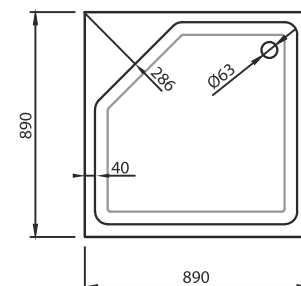

• 40+(1) kg •  30mm

Shower tray with front panel, white 260 €

KK-100

1000 x 1000 x 150 mm

• 44+(1,3) kg •  30mm

Shower tray with front panel, white 380 €

K-90

890 x 890 x 175 mm

• 40+(1) kg •  35mm

Shower tray with front panel, white 265 €

KD-90

890 x 890 x 240 mm

• 45 +(1,8) kg •  120mm

Shower tray with front panel, white 300 €

RS-90

900 x 900 x 165 mm

• 36+(1) kg • \searrow 35 mm

Shower tray with front panel, white 275 €

RD-90

900 x 900 x 510 mm

• 44+(2,8) kg • \searrow 360mm

Shower tray with front panel, white 560 €

Shower tray with RAL-painted front panel 715 €

F-90

885 x 885 x 260 mm

• 40+(1,5) kg • \searrow 120mm

Shower tray with front panel, white 275 €

QQ-120

1200 x 900 x 150 mm

• 46 + (2)kg • \searrow 20mm

Shower tray with front panel, white 520 €