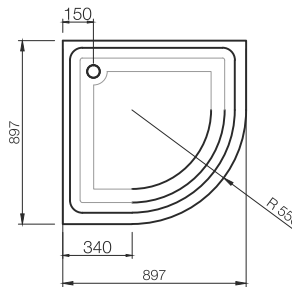

Shower tray with front panel, white 250 €

R-90

897 x 897 x 255 mm

• 30 +(1) kg • \searrow 120mm

Shower tray with front panel, white 275 €

R-100

1000 x 1000 x 255 mm

• 49 +(1,5) kg • \searrow 140mm