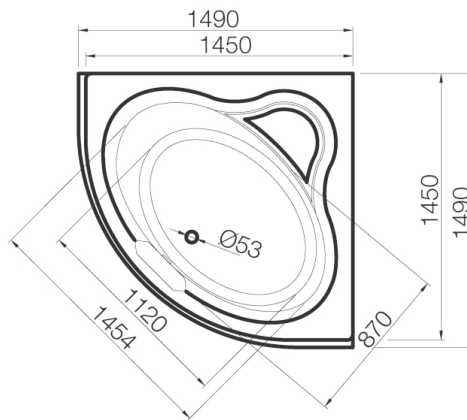

FAMOSA

1490 x 1490 x 640 mm

• 107 +(7) kg • 290L max

White bathtub, gloss finish 1177 €

Front panel, white, gloss finish 151 €

Front panel, painted in RAL colour 302 €