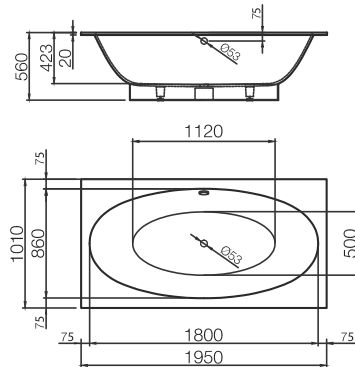

GEMMA 1

1950 x 1010 x 560 mm

• 125 kg • 320L max

White bathtub, gloss finish 1825 €

Bathtub with RAL-painted exterior, gloss finish 2270 €

White bathtub, matt finish 2010 €