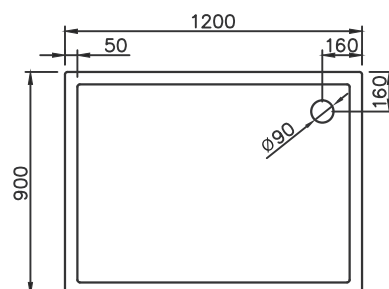

• 36+(1) kg • \searrow 35 mm

Shower tray with front panel, white 275 €

RD-90

900 x 900 x 510 mm

• 44+(2,8) kg • \searrow 360mm

Shower tray with front panel, white 560 €

Shower tray with RAL-painted front panel 715 €

F-90

885 x 885 x 260 mm

• 40+(1,5) kg • \searrow 120mm

Shower tray with front panel, white 275 €

QQ-120

1200 x 900 x 150 mm

• 46 + (2)kg • \searrow 20mm

Shower tray with front panel, white 520 €

QZ-120

1200 x 900 x 30 mm

• 46 kg • \searrow 20mm

Shower tray, white 330 €

QQ-145 R

1450 x 800 x 150 mm

• 55 + (3) kg • \↙/ 20mm

Shower tray with front panel, white 550 €

QQ-145 L

1450 x 800 x 150 mm

• 55 + (3) kg • \↙/ 20mm

Shower tray with front panel, white 550 €

QZ-145 R

1450 x 800 x 30 mm

• 55 kg • \↙/ 20mm

Shower tray, white 390 €