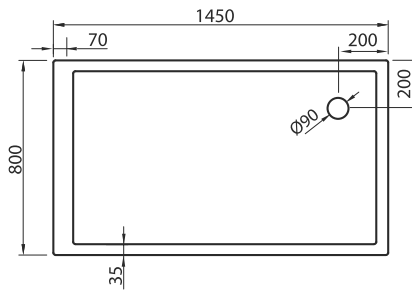

• 36+(1) kg • \searrow 35 mm

Shower tray with front panel, white 275 €

RD-90

900 x 900 x 510 mm

• 44+(2,8) kg • \searrow 360mm

Shower tray with front panel, white 560 €

Shower tray with RAL-painted front panel 715 €

F-90

885 x 885 x 260 mm

• 40+(1,5) kg • \searrow 120mm

Shower tray with front panel, white 275 €

QQ-120

1200 x 900 x 150 mm

• 46 + (2)kg • \searrow 20mm

Shower tray with front panel, white 520 €

QZ-120

1200 x 900 x 30 mm

• 46 kg • \searrow 20mm

Shower tray, white 330 €

QQ-145 R

1450 x 800 x 150 mm

• 55 + (3) kg • \↙/ 20mm

Shower tray with front panel, white 550 €

QQ-145 L

1450 x 800 x 150 mm

• 55 + (3) kg • \↙/ 20mm

Shower tray with front panel, white 550 €

QZ-145 R

1450 x 800 x 30 mm

• 55 kg • \↙/ 20mm

Shower tray, white 390 €