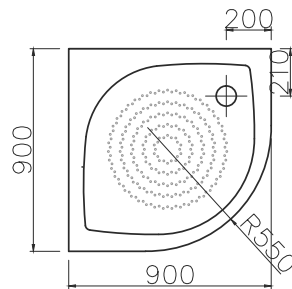

Shower tray with front panel, white 250 €

R-90

897 x 897 x 255 mm

• 30 +(1) kg • \searrow 120mm

Shower tray with front panel, white 275 €

R-100

1000 x 1000 x 255 mm

• 49 +(1,5) kg • \searrow 140mm

Shower tray with front panel, white 345 €

RR-90 (500)

900 x 900 x 150 mm

• 36 +(1) kg • \searrow 20mm

Shower tray with front panel, white 260 €

RR-90 (550)

900 x 900 x 150 mm

• 36 +(1) kg • \searrow 20mm

Shower tray with front panel, white 260 €

RZ-90 (500)

900 x 900 x 30 mm

• 36 kg • ↘/↙ 20mm

Shower tray, white

235 €

RZ-90 (550)

900 x 900 x 30 mm

• 36 kg • ↘/↙ 20mm

Shower tray, white

235 €

KZ-80

800 x 800 x 30 mm

• 30 kg • ↘/↙ 20mm

Shower tray, white

235 €