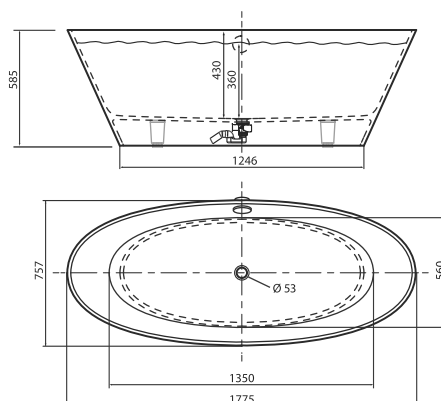

BEIRA 3

1775 x 757 x 585 mm

• 145 kg • 290L max

White bathtub, gloss finish, without overflow 1935 €

Bathtub with RAL-painted exterior, gloss finish, without overflow 2310 €

White bathtub, matt finish, without overflow 2125 €

Overflow available on request