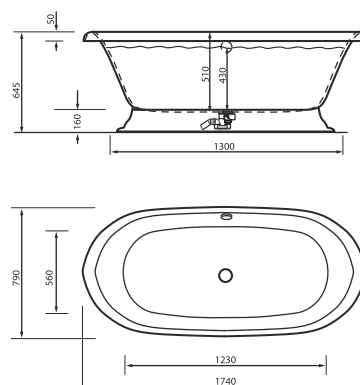

MICANTO

1740 x 790 x 645 mm

• 100 kg • 250L max

White bathtub, gloss finish, without overflow 1935 €

Bathtub with RAL-painted exterior, gloss finish, without overflow 2310 €

White bathtub, matt finish, without overflow 2125 €

Overflow available on request