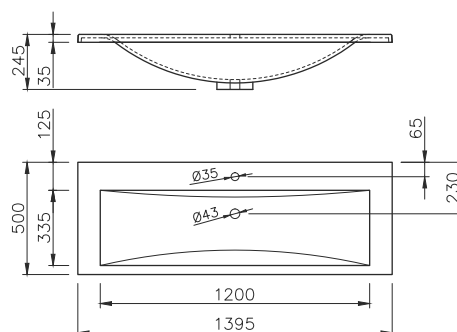

Washbasin without overflow, white, gloss finish

530 €

Overflow available on request