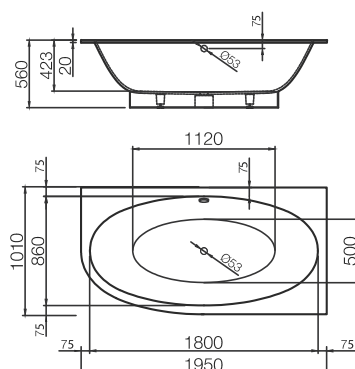

GEMMA 3 R

1950 x 1010 x 560 mm

• 117 kg • 320L max

White bathtub, gloss finish 1825 €

Bathtub with RAL-painted exterior, gloss finish 2270 €

White bathtub, matt finish 2010 €