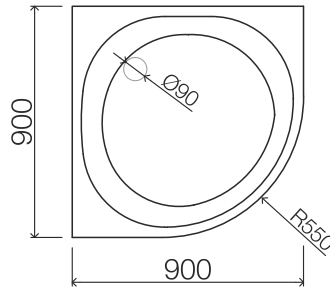

RS-90

900 x 900 x 165 mm

• 36+(1) kg • $\searrow$ 35 mm

Shower tray with front panel, white 275 €

RD-90

900 x 900 x 510 mm

• 44+(2,8) kg • $\searrow$ 360mm