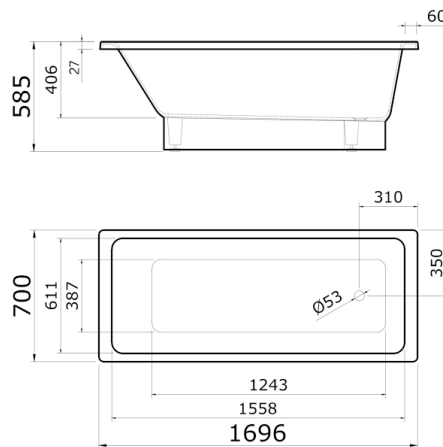

• 81 +(8) kg • 180L max

White bathtub, gloss finish 995 €

Front panel, white, gloss finish 260 €

Front panel, painted in RAL colour 455 €

ETTE

1696 x 700 x 585 mm

• 85 kg • 180L max

White bathtub, gloss finish 897 €