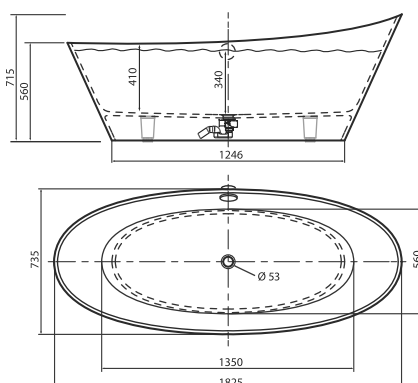

CLEONE

1825 x 735 x 715 mm

• 150 kg • 280L max

White bathtub, gloss finish, without overflow 2150 €

Bathtub with RAL-painted exterior, gloss finish, without overflow 2580 €

White bathtub, matt finish, without overflow 2365 €

Overflow available on request