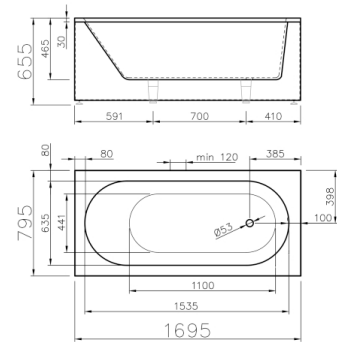

LIBERO 170

1695 x 795 x 655 mm

• 85 +(5.5/13) kg • 210L max

- White bathtub, gloss finish 885 €
- Front panel, white, gloss finish 130 €
- L/U-shaped panel, white, gloss finish 260 €
- Front panel, painted in RAL colour 260 €
- L/U-shaped panel, painted in RAL colour 455 €