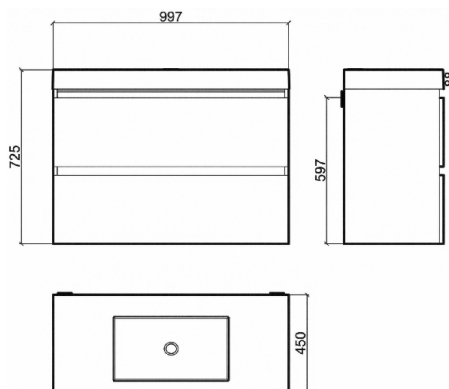

FARIO 1000

• 1000 x 450 x 725 mm

Washbasin cabinet colours: White / Graphite / Cashmere 280 €

Washbasin cabinet finish: Casella Oak 420 €

Washbasin cabinet set with F-1000 washbasin colours: White / Graphite / Cashmere 540 €

Washbasin cabinet set with F-1000 washbasin finish: Casella Oak 660 €