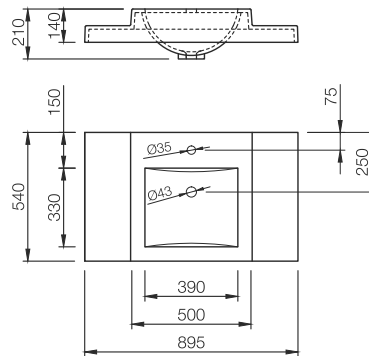

Washbasin without overflow, white, gloss finish

380 €

Overflow available on request

Q-1400

1395 x 500 x 235 mm

• 40 kg •