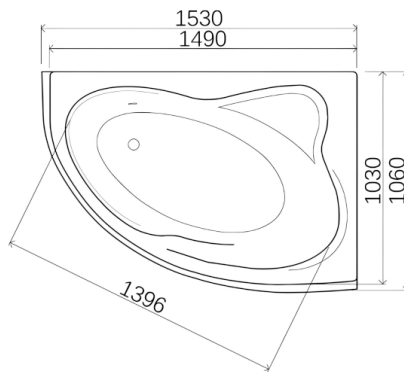

1530 x 1060 x 616 mm

• 105/100 +(5) kg • 220L max

White bathtub, gloss finish 1037 €

Front panel, white, gloss finish 151 €

Front panel, painted in RAL colour 302 €

LAGO RIGHT

1530 x 1060 x 616 mm

• 105/100 +(5) kg • 220L max