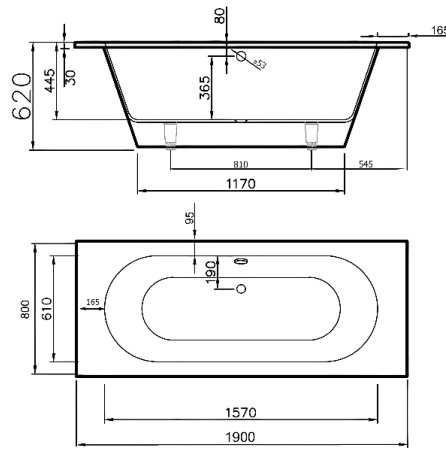

PROJECTA

1900 x 800 x 620 mm

• 105 kg • 220L max

White bathtub, gloss finish 1040 €

Bathtub with RAL-painted exterior, gloss finish 1240 €

White bathtub, matt finish 1145 €

Length shortening included in the price