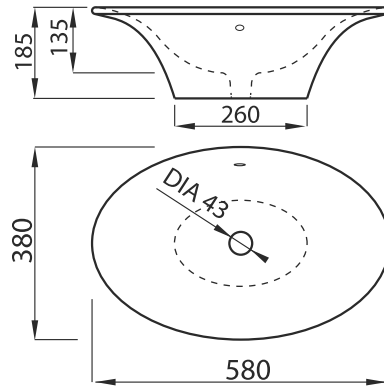

FIORE

580 x 380 x 185 mm

• 13 kg •

Washbasin with overflow, white, gloss finish

305 €

Without overflow available on request

P-2

600 x 265 x 150 mm