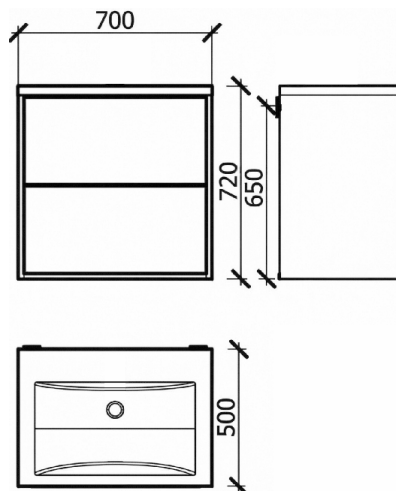

QUENT 700

• 700 x 500 x 720 mm

Washbasin cabinet
colours: White / Graphite / Cashmere 250 €

Washbasin cabinet
finish: Casella Oak 370 €

Washbasin cabinet set
with Q-700 washbasin
colours: White / Graphite / Cashmere 495 €

Washbasin cabinet set
with Q-700 washbasin
finish: Casella Oak 605 €