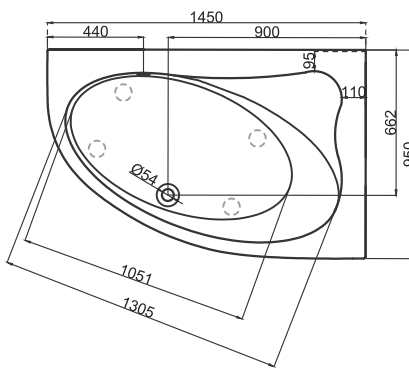

TREVI M RIGHT

1450 x 950 x 605 mm

• 87 kg • 180L max

White bathtub, gloss finish 840 €

Bathtub with RAL-painted exterior, gloss finish 1080 €

White bathtub, matt finish 930 €