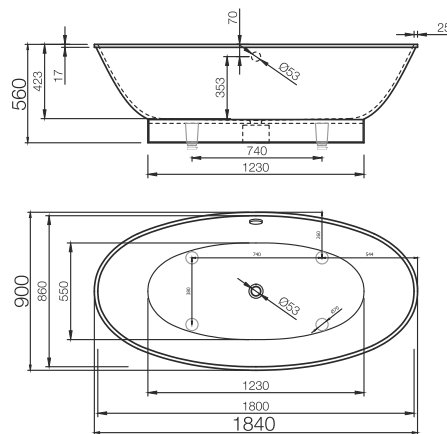

GLORIA

1840 x 900 x 560 mm

• 95 kg • 320L max

White bathtub, gloss finish, without overflow 1935 €

Bathtub with RAL-painted exterior, gloss finish, without overflow 2310 €

White bathtub, matt finish, without overflow 2125 €

Overflow available on request