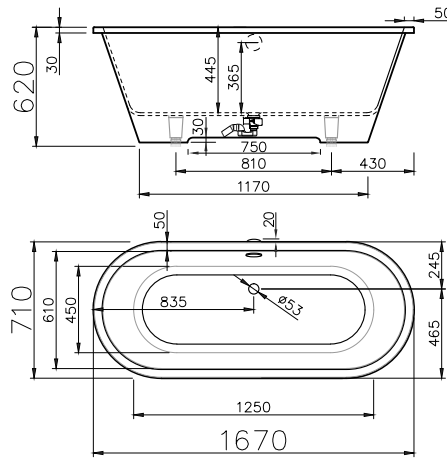

ACCENT

1670 x 710 x 620 mm

• 115 kg • 220L max

White bathtub, gloss finish, without overflow 1177 €

Bathtub with RAL-painted exterior, gloss finish, without overflow 1415 €

White bathtub, matt finish, without overflow 1295 €

Overflow available on request