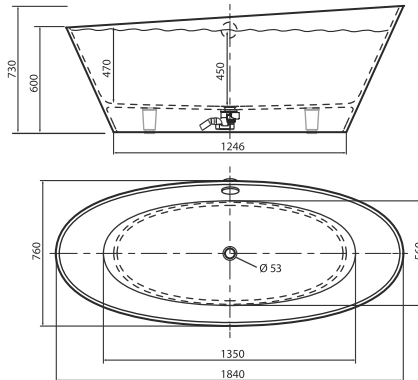

CARMENTA

1840 x 760 x 730 mm

• 165 kg • 280L max

White bathtub, gloss finish, without overflow 2150 €

Bathtub with RAL-painted exterior, gloss finish, without overflow 2580 €

White bathtub, matt finish, without overflow 2365 €

Overflow available on request