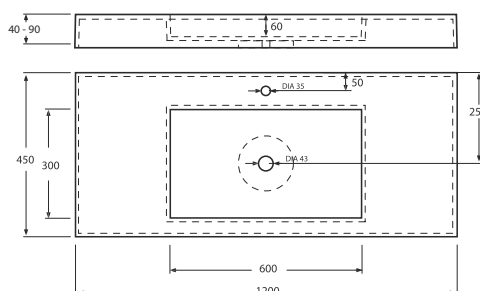

Washbasin without overflow, white, gloss finish

315 €

Washbasin, white, gloss finish, with 40 mm low-profile edge

400 €

Overflow available on request

F-1200

1200 x 450 x 90 mm

• 24 kg •