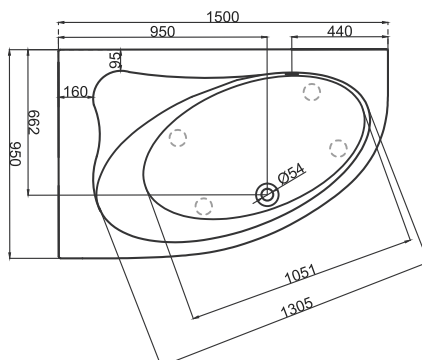

1690 x 1120 x 645 mm

• 100 kg • 290L max

White bathtub, gloss finish 885 €

Bathtub with RAL-painted exterior, gloss finish 1125 €

White bathtub, matt finish 970 €

TREVI L LEFT

1500 x 950 x 605 mm

• 90 kg • 180L max