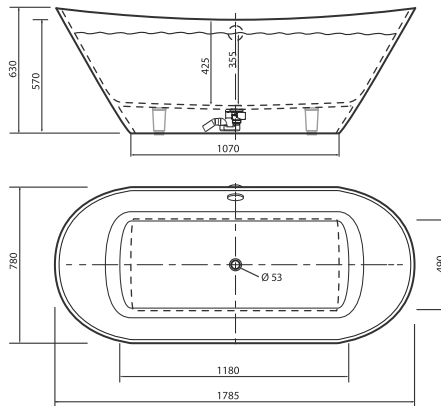

Bathtub with RAL-painted exterior, gloss finish, without overflow 2190 €

White bathtub, matt finish, without overflow 2010 €

Overflow available on request

Vispool

BELISANA 1

1785 x 780 x 630 mm

• 140 kg • 310L max