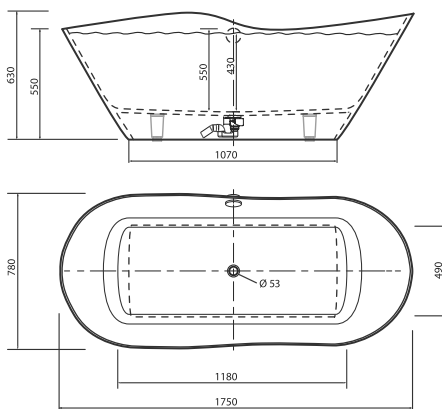

Vispool

AMIDA

1750 x 780 x 630 mm

• 140 kg • 300L max

White bathtub, gloss finish, without overflow 1825 €

Bathtub with RAL-painted exterior, gloss finish, without overflow 2190 €

White bathtub, matt finish, without overflow 2010 €

Overflow available on request