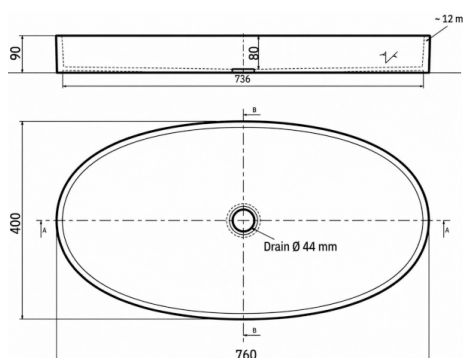

U-3

760 x 400 x 90 mm

• 19 kg •

Washbasin without overflow, white, gloss finish

240 €