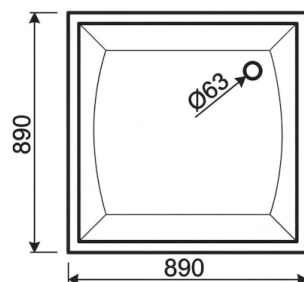

Shower tray with front panel, white 265 €

KD-90

890 x 890 x 240 mm

• 45 +(1,8) kg • 120mm