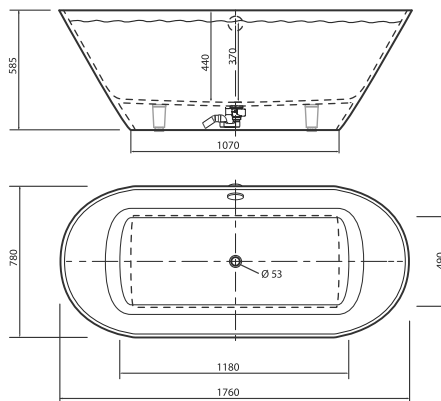

ORNEA 2

1760 x 780 x 585 mm

• 135 kg • 320L max

White bathtub, gloss finish, without overflow 1610 €

Bathtub with RAL-painted exterior, gloss finish, without overflow 1935 €

White bathtub, matt finish, without overflow 1770 €

Overflow available on request