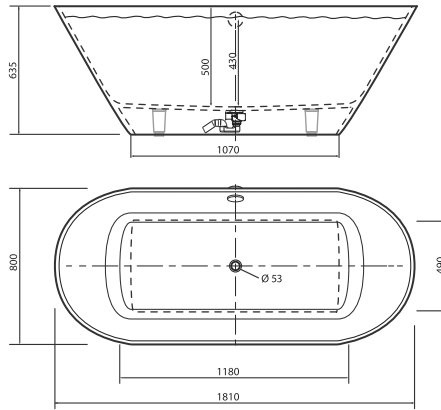

ORNEA 1

1810 x 800 x 635 mm

• 150 kg • 350L max

White bathtub, gloss finish, without overflow 1610 €

Bathtub with RAL-painted exterior, gloss finish, without overflow 1935 €

White bathtub, matt finish, without overflow 1770 €

Overflow available on request