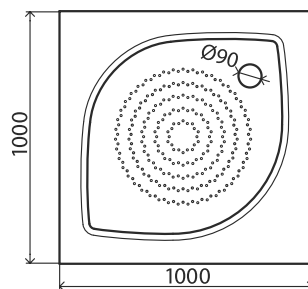

• 40+(1) kg •  30mm

Shower tray with front panel, white 260 €

KK-100

1000 x 1000 x 150 mm

• 44+(1,3) kg •  30mm

Shower tray with front panel, white 380 €

K-90

890 x 890 x 175 mm