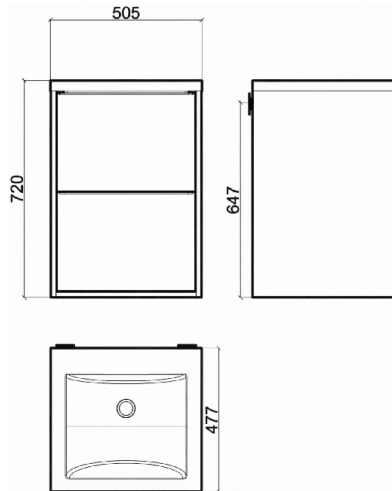

QUADRO 45

445 x 445 x 155 mm

• 11 kg •

Washbasin without overflow,
white, gloss finish

160 €

QUENT 500

• 500 x 477 x 720 mm

Washbasin cabinet
colours: White / Graphite / Cashmere 240 €