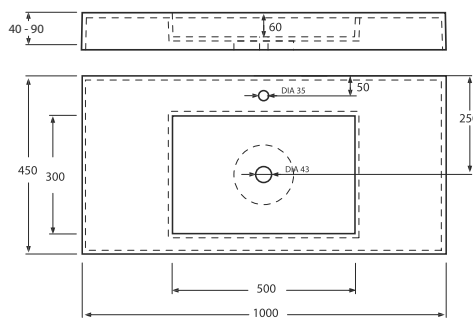

Washbasin without overflow, white, gloss finish

315 €

Washbasin, white, gloss finish, with 40 mm low-profile edge

400 €

Overflow available on request

F-1200

1200 x 450 x 90 mm

• 24 kg •