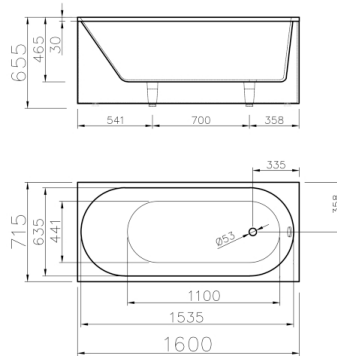

L/U-shaped panel, white, gloss finish 260 €

Front panel, painted in RAL colour 260 €

L/U-shaped panel, painted in RAL colour 455 €

VIANA

1600 x 715 x 655 mm

• 82 +(5.8) kg • 210L max

- White bathtub, gloss finish 830 €
- Front panel, white, gloss finish 110 €
- Front panel, painted in RAL colour 215 €